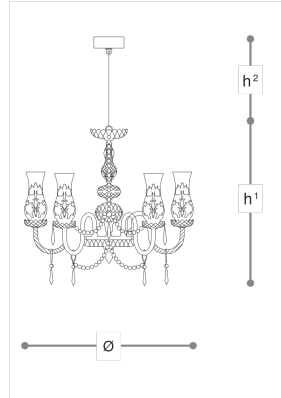

**159/8**

**159**

ITALAMP STUDIO

Opera

Chandelier and wall lamps in carved crystal and glass. Metal with chrome finish, glass diffusers and crystal pendants. Available in different dimensions.

**WORLDWIDE**

Dimensions	Light Source	Kg	Dimming	Dimming on request
Ø 70 - h <sup>1</sup> 67 - h <sup>2</sup> 10-100	8x6w - E14 led	12	TRIAC -	CASAMBI

**NORTH AMERICA**

Dimensions	Light Source	Lb	Dimming	Dimming on request
Ø 28 - h <sup>1</sup> 26 - h <sup>2</sup> 4-39	8x6w - E12 led	26	TRIAC	

CODE	Structure METAL	Body GLASS CRYSTAL	Diffuser CRYSTAL	Pendants CRYSTAL
0015908A	<input checked="" type="radio"/> C Chrome	<input type="radio"/> TRANSPARENT	<input type="radio"/> TRANSPARENT	<input type="radio"/> TRANSPARENT

Note

Technical drawing, dimensions and light sources refer to the main photo variant. Dimming on request could lead to an increase in the size of the canopy. For available color variants, consult the technical data sheet.