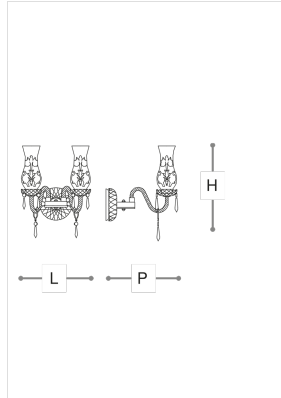

159/AP2

159

ITALAMP STUDIO

Opera

Chandelier and wall lamps in carved crystal and glass. Metal with chrome finish, glass diffusers and crystal pendants. Available in different dimensions.

WORLDWIDE

| Dimensions | Light Source | Kg | Dimming | Dimming on request |
|--------------------|----------------|----|---------|--------------------|
| L 36 - H 43 - P 31 | 2x6w - E14 led | 3 | TRIAC - | CASAMBI |

NORTH AMERICA

| Dimensions | Light Source | Lb | Dimming | Dimming on request |
|--------------------|----------------|----|---------|--------------------|
| L 14 - H 17 - P 12 | 2x6w - E12 led | 7 | TRIAC | |

| CODE | Structure METAL | Body GLASS CRYSTAL | Diffuser CRYSTAL | Pendants CRYSTAL |
|----------|---|-----------------------------------|-----------------------------------|-----------------------------------|
| 00159APB | <input checked="" type="radio"/> C Chrome | <input type="radio"/> TRANSPARENT | <input type="radio"/> TRANSPARENT | <input type="radio"/> TRANSPARENT |

Note

Technical drawing, dimensions and light sources refer to the main photo variant. Dimming on request could lead to an increase in the size of the canopy. For available color variants, consult the technical data sheet.