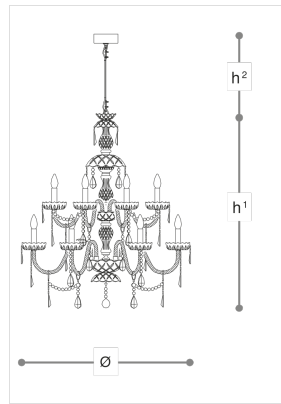

165/12+6 Romantic

ROBERTA VITADELLO

STEFANO TRAVERSO

Opera

Chandelier, wall and floor lamps in clear or teak carved crystal and glass.
Metal structure in chrome or iron grey finish. Available in different dimensions.

WORLDWIDE

Dimensions	Light Source	Kg	Dimming	Dimming on request
Ø 85 - h ¹ 105 - h ² 10-100	18x6w - E14 led	30	TRIAC -	CASAMBI

NORTH AMERICA

Dimensions	Light Source	Lb	Dimming	Dimming on request
Ø 33 - h ¹ 41 - h ² 4-39	18x6w - E12 led	66	TRIAC	

CODE	Structure METAL	Body GLASS CRYSTAL	Pendants CRYSTAL
00165182 002	C Chrome	TEAK	TRANSPARENT
00165182 004	CDF Iron grey	TEAK	TEAK

Note

Technical drawing, dimensions and light sources refer to the main photo variant. Dimming on request could lead to an increase in the size of the canopy. For available color variants, consult the technical data sheet.