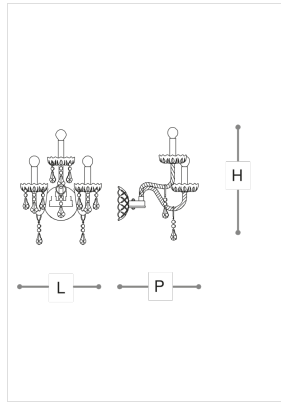

165/AP3 Romantic

ROBERTA VITADELLO

STEFANO TRAVERSO

Opera

Chandelier, wall and floor lamps in clear or teak carved crystal and glass. Metal structure in chrome or iron grey finish. Available in different dimensions.

WORLDWIDE

Dimensions	Light Source	Kg	Dimming	Dimming on request
L 35 - H 44 - P 35	3x6w - E14 led	3	TRIAC -	CASAMBI

NORTH AMERICA

Dimensions	Light Source	Lb	Dimming	Dimming on request
L 14 - H 17 - P 14	3x6w - E12 led	7	TRIAC	

CODE	Structure METAL	Body GLASS CRYSTAL	Pendants CRYSTAL
00165A30 002	<input checked="" type="radio"/> C Chrome	<input type="radio"/> TRANSPARENT	<input type="radio"/> TRANSPARENT

Note

Technical drawing, dimensions and light sources refer to the main photo variant. Dimming on request could lead to an increase in the size of the canopy. For available color variants, consult the technical data sheet.