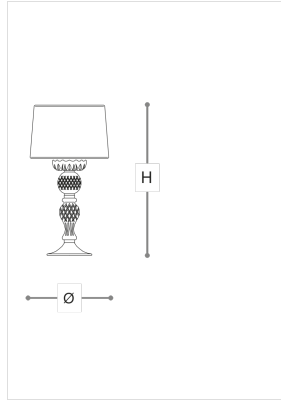

165/LG Romantic

ROBERTA VITADELLO

STEFANO TRAVERSO

Opera

Chandelier, wall and floor lamps in clear or teak carved crystal and glass.
Metal structure in chrome or iron grey finish. Available in different dimensions.

WORLDWIDE

Dimensions	Light Source	Kg	Dimming	Dimming on request
Ø 28 - H 53	1x10w - E27 led	2		

NORTH AMERICA

Dimensions	Light Source	Lb	Dimming	Dimming on request
Ø 11 - H 21	1x10w - E26 led	4	TRIAC	

CODE	Structure METAL	Body CRYSTAL	Lampshade FABRIC
00165LG0 001	<input checked="" type="radio"/> C Chrome	<input type="radio"/> TRANSPARENT	<input checked="" type="radio"/> IVORY PONGE' 41

Note

Technical drawing, dimensions and light sources refer to the main photo variant. Dimming on request could lead to an increase in the size of the canopy. For available color variants, consult the technical data sheet.