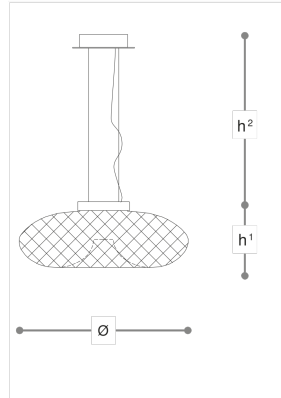

203/50S

Cicla

ITALAMP STUDIO

Incanto

Pendant, ceiling, wall and table lamps in transparent, white or fumè glass with iron grey metal details.