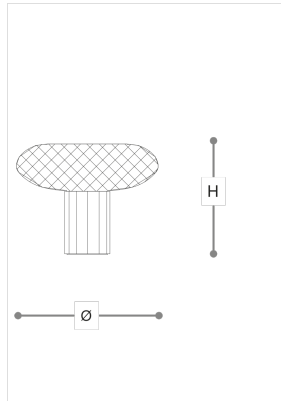

203/LGV Cicla

Incanto

Table lamp with Vicenza stone base and transparent glass diffuser.

WORLDWIDE

Dimensions	Light Source	Kg	Dimming	Dimming on request
Ø 50 - H 38	21w - 2500 lumen - CRI>80 - 3000K	12		

NORTH AMERICA

Dimensions	Light Source	Lb	Dimming	Dimming on request
Ø 20 - H 15	21w - 2500 lumen - CRI>80 - 3000K	26		

CODE	Structure METAL	Body MARBLE	Diffuser GLASS
00203LGV 001	C Chrome	VICENZA STONE	TRANSPARENT
00203LGV 003	CDF Iron grey	VICENZA STONE	TRANSPARENT
00203LGV 004	CDF Iron grey	VICENZA STONE	SMOKE

Note

Technical drawing, dimensions and light sources refer to the main photo variant. Dimming on request could lead to an increase in the size of the canopy. For available color variants, consult the technical data sheet.