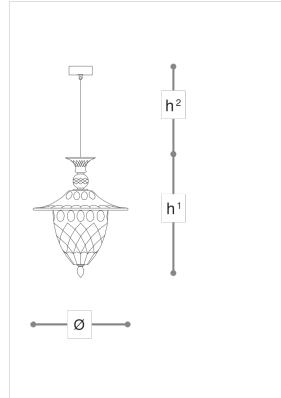

205/4

205

ITALAMP STUDIO

Opera

Pendant in blown carved crystal and metal with chrome finish.

WORLDWIDE

Dimensions	Light Source	Kg	Dimming	Dimming on request
Ø 35 - h ¹ 57 - h ² 10-100	4x6w - E14 led	17	TRIAC -	 CASAMBI

NORTH AMERICA

Dimensions	Light Source	Lb	Dimming	Dimming on request
Ø 14 - h ¹ 22 - h ² 4-39	4x6w - E12 led	37	TRIAC	

CODE	Structure METAL	Diffuser CRYSTAL
00205040	<input checked="" type="radio"/> C Chrome	<input type="radio"/> TRANSPARENT

Note

Technical drawing, dimensions and light sources refer to the main photo variant. Dimming on request could lead to an increase in the size of the canopy. For available color variants, consult the technical data sheet.