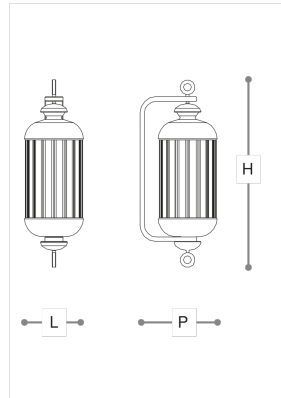

215/AP Fata Morgana

EDWARD VAN VLIET

Opera

Collection of pendant, wall, table and floor lamps in metal with antique burnished or antique gold finish and carved glass diffuser.

WORLDWIDE

Dimensions	Light Source	Kg	Dimming	Dimming on request
L 26 - H 81 - P 30	22w - 1490 lumen - CRI>80 - 3000K	20	Not included	CASAMBI

NORTH AMERICA

Dimensions	Light Source	Lb	Dimming	Dimming on request
L 10 - H 32 - P 12	22w - 1490 lumen - CRI>80 - 3000K	44		

CODE	Structure METAL	Diffuser GLASS
00215AP0 001	OA Antique gold	☐ TRANSPARENT
00215AP0 002	BRA Antique burnished	☐ TRANSPARENT
00215AP1 001	OA Antique gold	☐ TRANSPARENT
00215AP1 002	BRA Antique burnished	☐ TRANSPARENT

Note

Technical drawing, dimensions and light sources refer to the main photo variant. Dimming on request could lead to an increase in the size of the canopy. For available color variants, consult the technical data sheet.