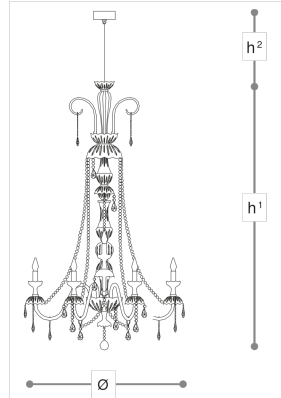

238/12+6

Sabik

ITALAMP STUDIO

Opera

Chandelier and wall lamps in amber carved crystal and glass, metal with gold finish, crystal pendants. Available in different dimensions and colours.

WORLDWIDE

Dimensions	Light Source	Kg	Dimming	Dimming on request
Ø 86 - h ¹ 145 - h ² 10-100	18x6w - E14 led	45	TRIAC -	CASAMBI

NORTH AMERICA

Dimensions	Light Source	Lb	Dimming	Dimming on request
Ø 34 - h ¹ 57 - h ² 4-39	18x6w - E12 led	99	TRIAC	

CODE	Structure METAL	Body GLASS CRYSTAL	Pendants CRYSTAL
00238184	<input checked="" type="radio"/> C Chrome	<input type="radio"/> TRANSPARENT	<input type="radio"/> TRANSPARENT
00238181	<input checked="" type="radio"/> O Shiny gold	<input checked="" type="radio"/> AMBER	<input checked="" type="radio"/> LIGHT TOPAZ

Note

Technical drawing, dimensions and light sources refer to the main photo variant. Dimming on request could lead to an increase in the size of the canopy. For available color variants, consult the technical data sheet.