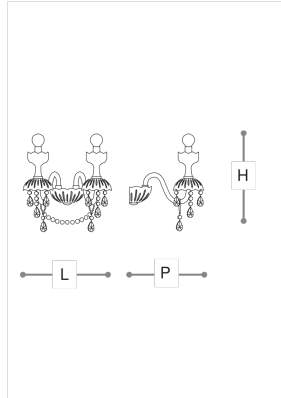

238/AP2

Sabik

ITALAMP STUDIO

Opera

Chandelier and wall lamps in amber carved crystal and glass, metal with gold finish, crystal pendants. Available in different dimensions and colours.

WORLDWIDE

Dimensions	Light Source	Kg	Dimming	Dimming on request
L 32 - H 30 - P 26	2x6w - E14 led	1	TRIAC -	CASAMBI

NORTH AMERICA

Dimensions	Light Source	Lb	Dimming	Dimming on request
L 13 - H 12 - P 10	2x6w - E12 led	2	TRIAC	

CODE	Structure METAL	Body GLASS CRYSTAL	Pendants CRYSTAL
00238A20 001	☒ C Chrome	☒ TRANSPARENT	☒ TRANSPARENT
00238A20 002	☐ O Shiny gold	☐ AMBER	☐ LIGHT TOPAZ

Note

Technical drawing, dimensions and light sources refer to the main photo variant. Dimming on request could lead to an increase in the size of the canopy. For available color variants, consult the technical data sheet.