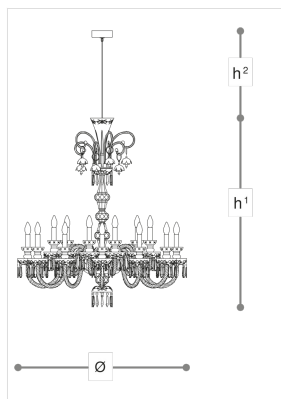

239/12+12

239

ITALAMP STUDIO

Opera

Chandelier and wall lamps in carved crystal and glass, metal with gold finish. Crystal pendants and decorative glass flowers. Available in different dimensions and colours.

WORLDWIDE

| Dimensions | Light Source | Kg | Dimming | Dimming on request |
|--|-----------------|----|---------|---|
| Ø 100 - h ¹ 100 - h ² 10-100 | 24x6w - E14 led | 35 | TRIAC - |  CASAMBI |

NORTH AMERICA

| Dimensions | Light Source | Lb | Dimming | Dimming on request |
|--|-----------------|----|---------|---|
| Ø 39 - h ¹ 39 - h ² 4-39 | 24x6w - E12 led | 77 | TRIAC |  |

| CODE | Structure METAL | Body GLASS CRYSTAL | Pendants CRYSTAL |
|--------------|--|-----------------------------------|--|
| 00239241 001 |  Shiny gold | <input type="radio"/> TRANSPARENT | <input type="radio"/> TRANSPARENT |
| 00239241 002 | | <input type="radio"/> TEAK | <input type="radio"/> TEAK <input type="radio"/> TEAK |

Note

Technical drawing, dimensions and light sources refer to the main photo variant. Dimming on request could lead to an increase in the size of the canopy. For available color variants, consult the technical data sheet.