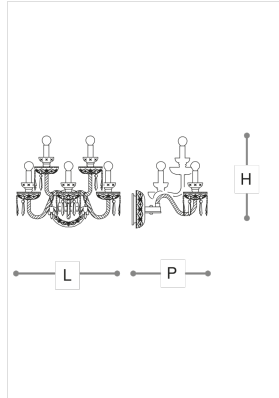

239/AP5

239

ITALAMP STUDIO

Opera

Chandelier and wall lamps in carved crystal and glass, metal with gold finish. Crystal pendants and decorative glass flowers. Available in different dimensions and colours.

WORLDWIDE

Dimensions	Light Source	Kg	Dimming	Dimming on request
L 50 - H 40 - P 36	5x6w - E14 led	5	TRIAC -	CASAMBI

NORTH AMERICA

Dimensions	Light Source	Lb	Dimming	Dimming on request
L 20 - H 16 - P 14	5x6w - E12 led	11	TRIAC	

CODE	Structure METAL	Body GLASS CRYSTAL	Pendants CRYSTAL
00239A50 001	Shiny gold	TRANSPARENT	TRANSPARENT
00239A50 002	CDF Iron grey	TEAK	TEAK

Note

Technical drawing, dimensions and light sources refer to the main photo variant. Dimming on request could lead to an increase in the size of the canopy. For available color variants, consult the technical data sheet.