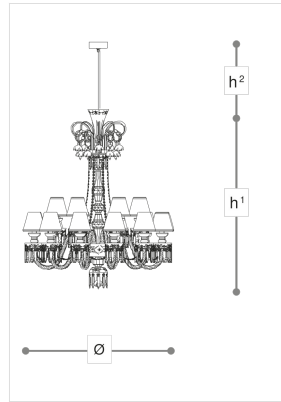

248/12+6

Chanel

ROBERTA VITADELLO

STEFANO TRAVERSO

Opera

Chandelier, wall and floor lamp in carved crystal and glass, metal with chrome finish, dove fabric shades. Crystal and glass pendants. Available in different dimensions and colours.

WORLDWIDE

| Dimensions | Light Source | Kg | Dimming | Dimming on request |
|--|-----------------|----|---------|--------------------|
| Ø 100 - h ¹ 110 - h ² 10-100 | 18x6w - E14 led | 39 | TRIAC - | CASAMBI |

NORTH AMERICA

| Dimensions | Light Source | Lb | Dimming | Dimming on request |
|--|-----------------|----|---------|--------------------|
| Ø 39 - h ¹ 43 - h ² 4-39 | 18x6w - E12 led | 86 | TRIAC | |

| CODE | Structure METAL | Body GLASS CRYSTAL | Lampshade FABRIC | Pendants CRYSTAL GLASS |
|--------------|-----------------|--------------------|------------------|-------------------------|
| 00248182 001 | C Chrome | TRANSPARENT | CHINETTE GREY 50 | TRANSPARENT BORDEAUX |
| 00248182 004 | C Chrome | BLACK | CHINETTE GREY 50 | BLACK |

Note

Technical drawing, dimensions and light sources refer to the main photo variant. Dimming on request could lead to an increase in the size of the canopy. For available color variants, consult the technical data sheet.