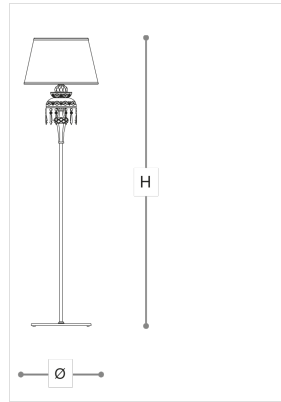

248/P Chanel

ROBERTA VITADELLO

STEFANO TRAVERSO

Opera

Chandelier, wall and floor lamp in carved crystal and glass, metal with chrome finish, dove fabric shades. Crystal and glass pendants. Available in different dimensions and colours.

WORLDWIDE

Dimensions	Light Source	Kg	Dimming	Dimming on request
Ø 45 - H 175	1x14w - E27 led	13	TRIAC -	

NORTH AMERICA

Dimensions	Light Source	Lb	Dimming	Dimming on request
Ø 18 - H 69	1x14w - E26 led	29	TRIAC	

CODE	Structure METAL	Body GLASS CRYSTAL	Lampshade FABRIC	Pendants CRYSTAL GLASS
00248010 001	C Chrome	TRANSPARENT	CHINETTE GREY 50	TRANSPARENT BORDEAUX
00248010 004	C Chrome	BLACK	CHINETTE GREY 50	BLACK

Note

Technical drawing, dimensions and light sources refer to the main photo variant. Dimming on request could lead to an increase in the size of the canopy. For available color variants, consult the technical data sheet.