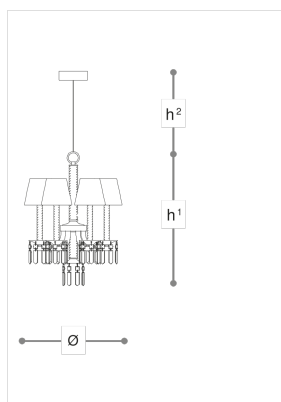

252/6 Prezioso

ROBERTA VITADELLO

STEFANO TRAVERSO

Opera

Chandelier in light gold and chrome metal finish, crystal details and crystal or glass pendants. Brown or blue fabric shades. Available in different dimensions.

WORLDWIDE

Dimensions	Light Source	Kg	Dimming	Dimming on request
Ø 45 - h¹ 60 - h² 10-100	6x3,5w - G9 led	5	TRIAC -	CASAMBI

NORTH AMERICA

Dimensions	Light Source	Lb	Dimming	Dimming on request
Ø 18 - h¹ 24 - h² 4-39	6x3,5w - G9 led	11	TRIAC	

CODE	Structure METAL	Body GLASS CRYSTAL	Lampshade FABRIC	Pendants CRYSTAL	Pendants GLASS
00252060 007	☒ C Chrome ☐ OC Light gold	☐ TRANSPARENT	☒ MICRO BLUE SATIN		
00252060 008	☐ C Chrome ☒ OC Light gold	☐ TRANSPARENT	☒ MICRO BROWN SATIN		
00252060 004	☐ C Chrome ☒ OC Light gold	☐ TRANSPARENT	☒ MICRO BLUE SATIN	☐ TRANSPARENT	
00252060 005	☐ C Chrome ☒ OC Light gold	☐ TRANSPARENT	☒ MICRO BROWN SATIN		

Note