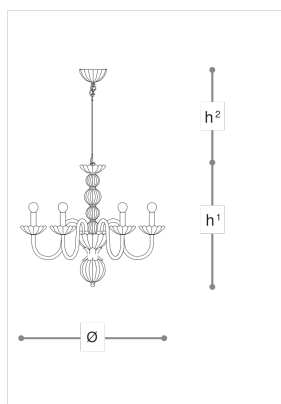

281/6 Evoque

ROBERTA VITADELLO

STEFANO TRAVERSO

Opera

Chandelier and wall lamps in white, teak or clear carved crystal and glass. Metal structure in nickel or iron grey finish. Available in different dimensions.

WORLDWIDE

Dimensions	Light Source	Kg	Dimming	Dimming on request
Ø 70 - h ¹ 64 - h ² 10-100	6x6w - E14 led	9	TRIAC -	CASAMBI

NORTH AMERICA

Dimensions	Light Source	Lb	Dimming	Dimming on request
Ø 28 - h ¹ 25 - h ² 4-39	6x6w - E12 led	20	TRIAC	

CODE	Structure METAL	Body GLASS CRYSTAL
00281064 001	<input checked="" type="radio"/> NK Shiny nickel <input type="radio"/> NK Shiny nickel	<input type="radio"/> TRANSPARENT
00281064 002	<input checked="" type="radio"/> NK Shiny nickel	<input type="radio"/> WHITE
00281064 003	<input type="radio"/> CDF Iron grey <input checked="" type="radio"/> CDF Iron grey	<input checked="" type="radio"/> TEAK

Note

Technical drawing, dimensions and light sources refer to the main photo variant. Dimming on request could lead to an increase in the size of the canopy. For available color variants, consult the technical data sheet.