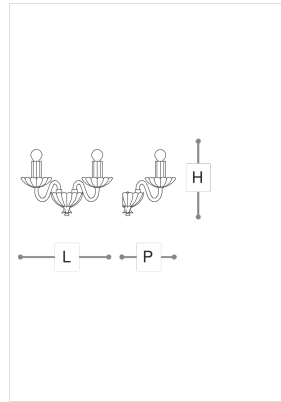

281/AP2 Evoque

ROBERTA VITADELLO

STEFANO TRAVERSO

Opera

Chandelier and wall lamps in white, teak or clear carved crystal and glass. Metal structure in nickel or iron grey finish. Available in different dimensions.

WORLDWIDE

Dimensions	Light Source	Kg	Dimming	Dimming on request
L 27 - H 27 - P 21	2x6w - E14 led	2	TRIAC -	 CASAMBI

NORTH AMERICA

Dimensions	Light Source	Lb	Dimming	Dimming on request
L 11 - H 11 - P 8	2x6w - E12 led	4	TRIAC	

CODE	Structure METAL	Body GLASS CRYSTAL
00281A20 001	<input checked="" type="radio"/> NK Shiny nickel	<input type="radio"/> TRANSPARENT
00281A20 002	<input checked="" type="radio"/> NK Shiny nickel	<input type="radio"/> WHITE
	<input checked="" type="radio"/> NK Shiny nickel	
00281A20 003	<input checked="" type="radio"/> CDF Iron grey	<input type="radio"/> TEAK
	<input checked="" type="radio"/> CDF Iron grey	

Note

Technical drawing, dimensions and light sources refer to the main photo variant. Dimming on request could lead to an increase in the size of the canopy. For available color variants, consult the technical data sheet.