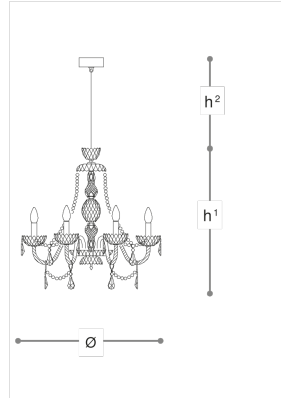

282/8

282

ITALAMP STUDIO

Opera

Chandelier and wall lamps in carved crystal and glass, metal with chrome finish, crystal pendants. Available in different dimensions and colours.

WORLDWIDE

Dimensions	Light Source	Kg	Dimming	Dimming on request
Ø 82 - h ¹ 75 - h ² 10-100	8x6w - E14 led	16	TRIAC -	 CASAMBI

NORTH AMERICA

Dimensions	Light Source	Lb	Dimming	Dimming on request
Ø 32 - h ¹ 30 - h ² 4-39	8x6w - E12 led	35	TRIAC	

CODE	Structure METAL	Body GLASS CRYSTAL	Pendants CRYSTAL
00282083 002	<input checked="" type="radio"/> C Chrome	<input type="radio"/> TRANSPARENT	<input type="radio"/> TRANSPARENT
00282083 004	<input checked="" type="radio"/> CDF Iron grey	<input checked="" type="radio"/> TEAK	<input checked="" type="radio"/> TEAK
	<input type="radio"/> CDF Iron grey		

Note

Technical drawing, dimensions and light sources refer to the main photo variant. Dimming on request could lead to an increase in the size of the canopy. For available color variants, consult the technical data sheet.