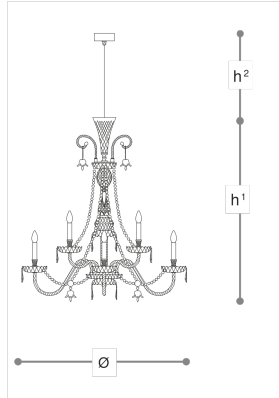

283/9+9

Dogma

ITALAMP STUDIO

Opera

Chandelier, wall and floor lamps in carved crystal and glass. Metal with gold finish, crystal pendants and decorative glass flowers. Available in different dimensions and colours.

WORLDWIDE

Dimensions	Light Source	Kg	Dimming	Dimming on request
Ø 100 - h <sup>1</sup> 110 - h <sup>2</sup> 10-100	18x6w - E14 led	40	TRIAC -	CASAMBI

NORTH AMERICA

Dimensions	Light Source	Lb	Dimming	Dimming on request
Ø 39 - h <sup>1</sup> 43 - h <sup>2</sup> 4-39	18x6w - E12 led	88	TRIAC	

CODE	Structure METAL	Body GLASS CRYSTAL	Pendants CRYSTAL
00283181 001	O Shiny gold	TRANSPARENT	TRANSPARENT
00283181 002	CDF Iron grey	TEAK	TEAK

Note

Technical drawing, dimensions and light sources refer to the main photo variant. Dimming on request could lead to an increase in the size of the canopy. For available color variants, consult the technical data sheet.