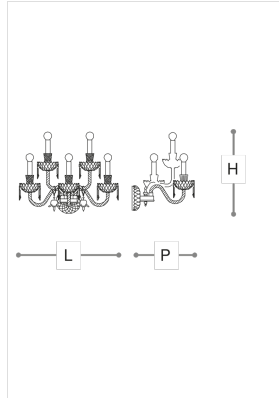

283/AP5

Dogma

ITALAMP STUDIO

Opera

Chandelier, wall and floor lamps in carved crystal and glass. Metal with gold finish, crystal pendants and decorative glass flowers. Available in different dimensions and colours.

WORLDWIDE

Dimensions	Light Source	Kg	Dimming	Dimming on request
L 54 - H 47 - P 38	5x6w - E14 led	6	TRIAC -	CASAMBI

NORTH AMERICA

Dimensions	Light Source	Lb	Dimming	Dimming on request
L 21 - H 19 - P 15	5x6w - E12 led	13	TRIAC	

CODE	Structure METAL	Body GLASS CRYSTAL	Pendants CRYSTAL
00283A50 001	Shiny gold	TRANSPARENT	TRANSPARENT
00283A50 002	CDF Iron grey	TEAK	TEAK

Note

Technical drawing, dimensions and light sources refer to the main photo variant. Dimming on request could lead to an increase in the size of the canopy. For available color variants, consult the technical data sheet.