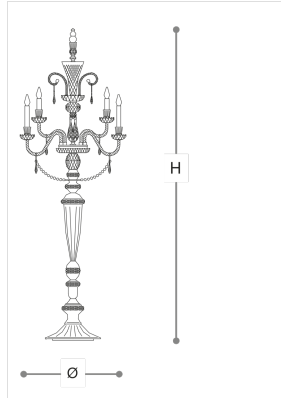

283/PT Dogma

ITALAMP STUDIO

Opera

Chandelier, wall and floor lamps in carved crystal and glass. Metal with gold finish, crystal pendants and decorative glass flowers. Available in different dimensions and colours.

WORLDWIDE

Dimensions	Light Source	Kg	Dimming	Dimming on request
Ø 70 - H 193	18x6w - E14 led	52	TRIAC -	CASAMBI

NORTH AMERICA

Dimensions	Light Source	Lb	Dimming	Dimming on request
Ø 28 - H 76	18x6w - E12 led	115	TRIAC	

CODE	Structure METAL	Body GLASS CRYSTAL	Pendants CRYSTAL
00283PT0	<input checked="" type="radio"/> Shiny gold	<input type="radio"/> TRANSPARENT	<input type="radio"/> TRANSPARENT

Note

Technical drawing, dimensions and light sources refer to the main photo variant. Dimming on request could lead to an increase in the size of the canopy. For available color variants, consult the technical data sheet.