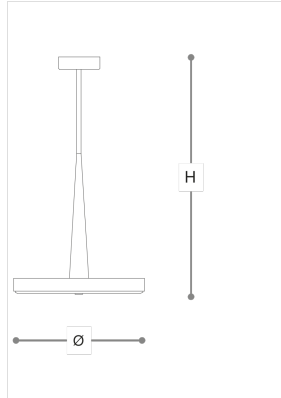

302/40 Ritmico

STUDIO MAMO

Incanto

Pendant in metal with light gold finish and carved crystal diffuser.

WORLDWIDE

Dimensions	Light Source	Kg	Dimming	Dimming on request
Ø 42 - H 75	24w - 1800 lumen - CRI>80 - 3000K	12	TRIAC -	CASAMBI

NORTH AMERICA

Dimensions	Light Source	Lb	Dimming	Dimming on request
Ø 17 - H 30	24w - 1800 lumen - CRI>80 - 3000K	26		

CODE	Structure METAL	Diffuser CRYSTAL
00302400 001	☒ OC Light gold	☐ TRANSPARENT

Note

Technical drawing, dimensions and light sources refer to the main photo variant. Dimming on request could lead to an increase in the size of the canopy. For available color variants, consult the technical data sheet.