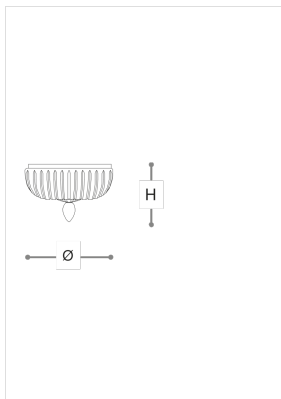

316/4A

316

ITALAMP STUDIO

Opera

Ceiling lamp with chrome or gold metal and carved crystal diffuser.
Available in different dimensions.

WORLDWIDE

Dimensions	Light Source	Kg	Dimming	Dimming on request
Ø 35 - H 20	4x6w - E14 led	8	TRIAC -	 CASAMBI

NORTH AMERICA

Dimensions	Light Source	Lb	Dimming	Dimming on request
Ø 14 - H 8	4x6w - E12 led	18	TRIAC	

CODE	Structure METAL	Diffuser CRYSTAL
0031604A	 O Shiny gold	<input type="radio"/> TRANSPARENT
0031604P	 C Chrome	<input type="radio"/> TRANSPARENT

Note

Technical drawing, dimensions and light sources refer to the main photo variant. Dimming on request could lead to an increase in the size of the canopy. For available color variants, consult the technical data sheet.