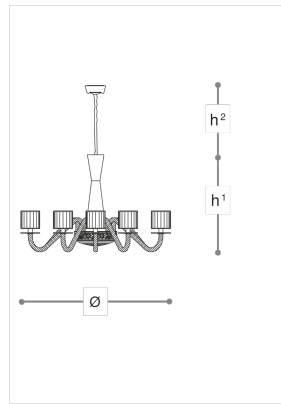

# 328/16 Metropolitan

ROBERTA VITADELLO

STEFANO TRAVERSO

Opera

Squared shaped chandelier in satin and transparent glass, black fabric shades and decorative band in black Swarovski Fashion, chrome metal finish. Available in different dimensions.

## WORLDWIDE

Dimensions	Light Source	Kg	Dimming	Dimming on request
L 110 - P 110 - h <sup>1</sup> 72 - h <sup>2</sup> 10-100	16x6w - E14 led	40	TRIAC -	CASAMBI

## NORTH AMERICA

Dimensions	Light Source	Lb	Dimming	Dimming on request
L 43 - P 43 - h <sup>1</sup> 28 - h <sup>2</sup> 4-39	16x6w - E12 led	88	TRIAC	

CODE	Structure METAL	Body GLASS CRYSTAL	Lampshade FABRIC	Detail CRYSTAL
00328160 001	C Chrome	TRANSPARENT SATIN WHITE	BLACK PLISSADO	BLACK

### Note

Technical drawing, dimensions and light sources refer to the main photo variant. Dimming on request could lead to an increase in the size of the canopy. For available color variants, consult the technical data sheet.