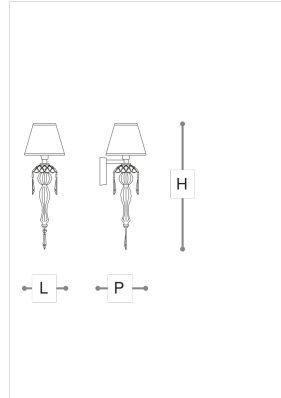

348/AP1

Vogue

ITALAMP STUDIO

Opera

Wall and table lamps in carved crystal and glass, metal with nickel finish, white fabric shade and crystal pendants. Available in different colours.

WORLDWIDE

Dimensions	Light Source	Kg	Dimming	Dimming on request
L 15 - H 50 - P 18	1x6w - E14 led	1	TRIAC -	CASAMBI

NORTH AMERICA

Dimensions	Light Source	Lb	Dimming	Dimming on request
L 6 - H 20 - P 7	1x6w - E12 led	2	TRIAC	

CODE	Structure METAL	Body GLASS CRYSTAL	Lampshade FABRIC	Pendants CRYSTAL
00348AP0 001	☒ NK Shiny nickel	☐ TRANSPARENT	☒ BLACK PONGE'	☐ TRANSPARENT
00348AP0 002	☒ NK Shiny nickel	☐ TRANSPARENT	☐ WHITE PONGE' 01	☐ TRANSPARENT
00348AP0 003	☒ CDF Iron grey	☒ TEAK	☒ BLACK PONGE'	☒ TEAK
00348AP0 004	☒ CDF Iron grey	☒ TEAK	☐ WHITE PONGE' 01	☒ TEAK

Note

Technical drawing, dimensions and light sources refer to the main photo variant. Dimming on request could lead to an increase in the size of the canopy. For available color variants, consult the technical data sheet.