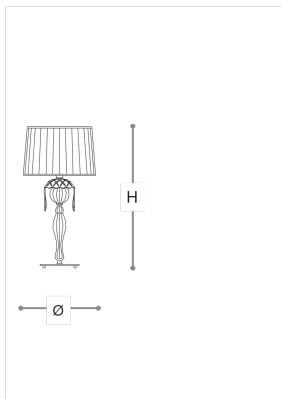

348/LG

Vogue

ITALAMP STUDIO

Opera

Wall and table lamps in carved crystal and glass, metal with nickel finish, white fabric shade and crystal pendants. Available in different colours.

WORLDWIDE

Dimensions	Light Source	Kg	Dimming	Dimming on request
Ø 28 - H 56	1x14w - E27 led	3	TRIAC -	

NORTH AMERICA

Dimensions	Light Source	Lb	Dimming	Dimming on request
Ø 11 - H 22	1x14w - E26 led	7	TRIAC	

CODE	Structure METAL	Body GLASS CRYSTAL	Lampshade FABRIC	Pendants CRYSTAL
00348LG3 001	NK Shiny nickel	TRANSPARENT	BLACK ORGANZA 233	TRANSPARENT
00348LG3 002	NK Shiny nickel	TRANSPARENT	WHITE ORGANZA 272	TRANSPARENT
00348LG3 003	CDF Iron grey	TEAK	BLACK ORGANZA 233	TEAK
00348LG3 004	CDF Iron grey	TEAK	WHITE ORGANZA 272	TEAK

Note

Technical drawing, dimensions and light sources refer to the main photo variant. Dimming on request could lead to an increase in the size of the canopy. For available color variants, consult the technical data sheet.