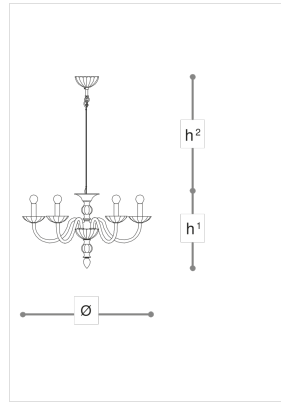

388/8 Sirius

ROBERTA VITADELLO

STEFANO TRAVERSO

Opera

Chandelier, ceiling, wall and table lamps in carved crystal and glass, metal with chrome finish. Available in different dimensions.

WORLDWIDE

Dimensions	Light Source	Kg	Dimming	Dimming on request
Ø 90 - h ¹ 48 - h ² 10-100	8x6w - E14 led	10	TRIAC -	CASAMBI

NORTH AMERICA

Dimensions	Light Source	Lb	Dimming	Dimming on request
Ø 35 - h ¹ 19 - h ² 4-39	8x6w - E12 led	22	TRIAC	

CODE	Structure METAL	Body GLASS CRYSTAL
00388082 001	C Chrome	TRANSPARENT
00388082 002	C Chrome	AMBER

Note

Technical drawing, dimensions and light sources refer to the main photo variant. Dimming on request could lead to an increase in the size of the canopy. For available color variants, consult the technical data sheet.