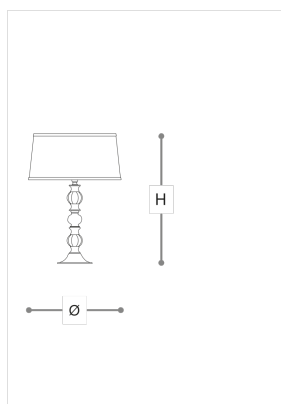

388/LG

Sirius

ROBERTA VITADELLO

STEFANO TRAVERSO

Opera

Chandelier, ceiling, wall and table lamps in carved crystal and glass, metal with chrome finish. Available in different dimensions.

WORLDWIDE

Dimensions	Light Source	Kg	Dimming	Dimming on request
Ø 36 - H 50	1x14w - E27 led	2.5	TRIAC -	

NORTH AMERICA

Dimensions	Light Source	Lb	Dimming	Dimming on request
Ø 14 - H 20	1x14w - E26 led	6	TRIAC	

CODE	Structure METAL	Body CRYSTAL	Lampshade FABRIC
00388LG0 001	<input checked="" type="radio"/> C Chrome	<input type="radio"/> TRANSPARENT	<input checked="" type="radio"/> BLACK PONGE'
00388LG0 002	<input checked="" type="radio"/> C Chrome	<input type="radio"/> TRANSPARENT	<input checked="" type="radio"/> IVORY PONGE' 41

Note

Technical drawing, dimensions and light sources refer to the main photo variant. Dimming on request could lead to an increase in the size of the canopy. For available color variants, consult the technical data sheet.