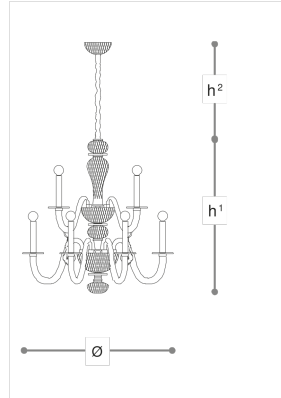

429/8+4

Zeno

ROBERTA VITADELLO

Opera

Chandelier in hand-carved crystal with amethyst crystal disks. Metal details in nickel finish.

WORLDWIDE

Dimensions	Light Source	Kg	Dimming	Dimming on request
Ø 72 - h ¹ 74 - h ² 10-100	12x6w - E14 led	30	TRIAC -	

NORTH AMERICA

Dimensions	Light Source	Lb	Dimming	Dimming on request
Ø 28 - h ¹ 29 - h ² 4-39	12x6w - E12 led	66	TRIAC	

CODE	Structure METAL	Body GLASS CRYSTAL	Detail CRYSTAL	Pendants GLASS
00429120 001	NK Shiny nickel	TRANSPARENT	VIOLET	ACIDATE

Note

Technical drawing, dimensions and light sources refer to the main photo variant. Dimming on request could lead to an increase in the size of the canopy. For available color variants, consult the technical data sheet.