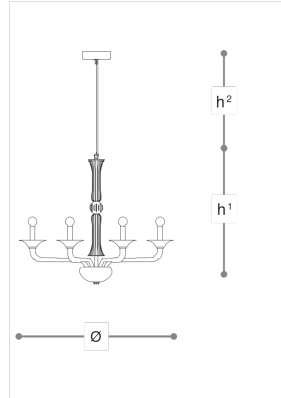

**430/8**  
**430**

ITALAMP STUDIO

Opera

Chandelier in transparent ruled crystal and glass, metal with nickel finish.  
Available in different dimensions.

**WORLDWIDE**

Dimensions	Light Source	Kg	Dimming	Dimming on request
Ø 90 - h <sup>1</sup> 70 - h <sup>2</sup> 10-100	8x6w - E14 led	14	TRIAC -	CASAMBI

**NORTH AMERICA**

Dimensions	Light Source	Lb	Dimming	Dimming on request
Ø 35 - h <sup>1</sup> 28 - h <sup>2</sup> 4-39	8x6w - E12 led	31	TRIAC	

CODE	Structure METAL	Body GLASS CRYSTAL
00430085 001	<input checked="" type="radio"/> NK Shiny nickel	<input checked="" type="radio"/> TRANSPARENT

Note

Technical drawing, dimensions and light sources refer to the main photo variant. Dimming on request could lead to an increase in the size of the canopy. For available color variants, consult the technical data sheet.