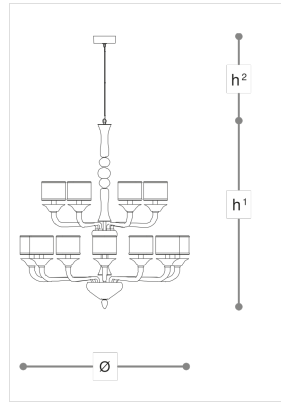

434/12+6

434

ROBERTA VITADELLO

STEFANO TRAVERSO

Opera

Chandelier in crystal, with metal in chrome finish, beige or ivory fabric shades. Available in different dimensions.

WORLDWIDE

Dimensions	Light Source	Kg	Dimming	Dimming on request
Ø 110 - h ¹ 120 - h ² 10-100	18x6w - E14 led	24	TRIAC -	CASAMBI

NORTH AMERICA

Dimensions	Light Source	Lb	Dimming	Dimming on request
Ø 43 - h ¹ 47 - h ² 4-39	18x6w - E12 led	53	TRIAC	

CODE	Structure METAL	Body GLASS CRYSTAL	Lampshade FABRIC
00434180 001	<input checked="" type="radio"/> C Chrome	<input type="radio"/> TRANSPARENT	<input checked="" type="radio"/> MICRO BEIGE SATIN
00434180 002	<input checked="" type="radio"/> C Chrome	<input type="radio"/> TRANSPARENT	<input checked="" type="radio"/> IVORY MICRO SATIN

Note

Technical drawing, dimensions and light sources refer to the main photo variant. Dimming on request could lead to an increase in the size of the canopy. For available color variants, consult the technical data sheet.