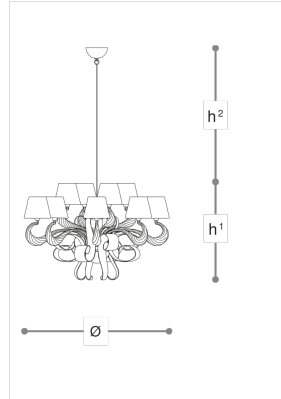

437/12

Boa

ROBERTA VITADELLO

STEFANO TRAVERSO

GIADA CHERVATIN

Opera

Chandelier in clear glass with chrome metal finish and white fabric shades.

WORLDWIDE

Dimensions	Light Source	Kg	Dimming	Dimming on request
Ø 84 - h¹ 54 - h² 10-100	12x3,5w - G9 led	15	TRIAC -	CASAMBI

NORTH AMERICA

Dimensions	Light Source	Lb	Dimming	Dimming on request
Ø 33 - h¹ 21 - h² 4-39	12x3,5w - G9 led	33	TRIAC	

CODE	Structure METAL	Body GLASS CRYSTAL	Lampshade FABRIC
00437120 002	<input checked="" type="radio"/> C Chrome	<input type="radio"/> TRANSPARENT	<input type="radio"/> WHITE PONGE' 01
00437120 001	<input checked="" type="radio"/> C Chrome	<input type="radio"/> TRANSPARENT	<input checked="" type="radio"/> BLACK PONGE'

Note

Technical drawing, dimensions and light sources refer to the main photo variant. Dimming on request could lead to an increase in the size of the canopy. For available color variants, consult the technical data sheet.