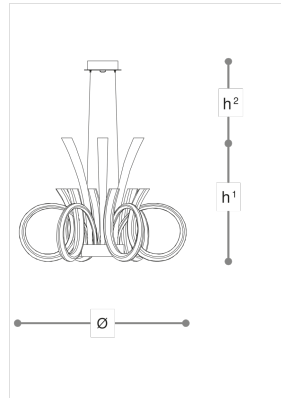

439/6+6

Pulsa

DANILO DE ROSSI

Incanto

Pendant in dove artistic blown glass. Metal structure with iron grey finish.

WORLDWIDE

Dimensions	Light Source	Kg	Dimming	Dimming on request
Ø 95 - h ¹ 70 - h ² 10-100	32w - 4300 lumen - CRI>80 - 3000K	13	Not included	1-10V - CASAMBI

NORTH AMERICA

Dimensions	Light Source	Lb	Dimming	Dimming on request
Ø 37 - h ¹ 28 - h ² 4-39	32w - 4300 lumen - CRI>80 - 3000K	29		

CODE	Structure METAL	Diffuser GLASS
00439120 002	CDF Iron grey	TORTORA
00439120 001	CDF Iron grey	WHITE

Note

Technical drawing, dimensions and light sources refer to the main photo variant. Dimming on request could lead to an increase in the size of the canopy. For available color variants, consult the technical data sheet.