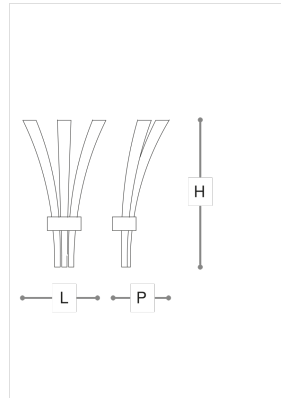

### Pulsa

DANILO DE ROSSI

Incanto

Pendant composition with shaded white artistic blown glass. Metal structure with iron grey finish.

#### WORLDWIDE

Dimensions	Light Source	Kg	Dimming	Dimming on request
L 37 - H 65 - P 26	11w - 1050 lumen - CRI>80 - 3000K	5	Not included	1-10V - CASAMBI

#### NORTH AMERICA

Dimensions	Light Source	Lb	Dimming	Dimming on request
L 15 - H 26 - P 10	11w - 1050 lumen - CRI>80 - 3000K	11		

CODE	Structure METAL	Diffuser GLASS
00439A30 002	CDF Iron grey	TORTORA
00439A30 005	OC Light gold	TORTORA
00439A30 001	CDF Iron grey	WHITE
00439A30 004	OC Light gold	WHITE

#### Note

Technical drawing, dimensions and light sources refer to the main photo variant. Dimming on request could lead to an increase in the size of the canopy. For available color variants, consult the technical data sheet.