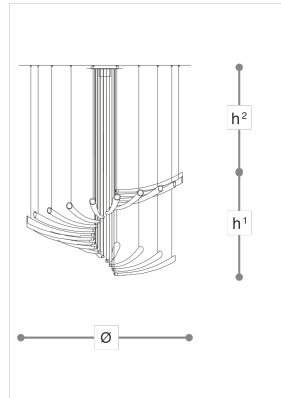

439/SP20 Pulsa Spira

DANILO DE ROSSI

Incanto

Pendant composition with shaded white artistic blown glass. Metal structure with iron grey finish.

WORLDWIDE

Dimensions	Light Source	Kg	Dimming	Dimming on request
Ø 150 - h ¹ 100 - h ² 10-100	36w - 3700 lumen - CRI>80 - 3000K	30	Not included	

NORTH AMERICA

Dimensions	Light Source	Lb	Dimming	Dimming on request
Ø 59 - h ¹ 39 - h ² 4-39	36w - 3700 lumen - CRI>80 - 3000K	66		

CODE	Structure METAL	Diffuser GLASS
00439SP0 001	CDF Iron grey	SHADED WHITE

Note

Technical drawing, dimensions and light sources refer to the main photo variant. Dimming on request could lead to an increase in the size of the canopy. For available color variants, consult the technical data sheet.