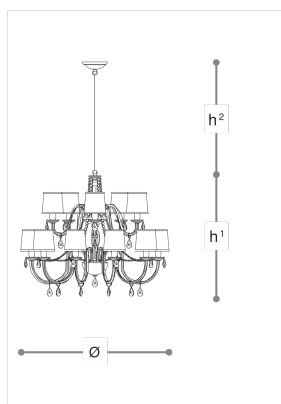

# 445/10+5

## Lenoir

ROBERTA VITADELLO

STEFANO TRAVERSO

Opera

Chandelier and floor lamp in clear or black carved glass, metal structure with chrome or iron grey finish, white or black fabric shades and crystal pendants. Available in different dimensions and colours.

### WORLDWIDE

Dimensions	Light Source	Kg	Dimming	Dimming on request
Ø 80 - h <sup>1</sup> 80 - h <sup>2</sup> 10-100	15x6w - E14 led	18	TRIAC -	CASAMBI

### NORTH AMERICA

Dimensions	Light Source	Lb	Dimming	Dimming on request
Ø 31 - h <sup>1</sup> 31 - h <sup>2</sup> 4-39	15x6w - E12 led	40	TRIAC	

CODE	Structure METAL	Body GLASS	Body GLASS CRYSTAL	Lampshade FABRIC	Pendants CRYSTAL
00445156 001	<input checked="" type="radio"/> C Chrome	<input type="radio"/> WHITE		<input type="radio"/> WHITE PONGE' 01	<input type="radio"/> TRANSPARENT
00445156 002	<input checked="" type="radio"/> CDF Iron grey	<input checked="" type="radio"/> BLACK		<input checked="" type="radio"/> BLACK PONGE'	<input checked="" type="radio"/> BLACK
00445156 003	<input type="radio"/> C Chrome	<input type="radio"/> TRANSPARENT		<input type="radio"/> WHITE PONGE' 01	<input type="radio"/> TRANSPARENT
00445156 004	<input checked="" type="radio"/> CDF Iron grey		<input type="radio"/> TRANSPARENT	<input checked="" type="radio"/> BLACK PONGE'	<input type="radio"/> TRANSPARENT