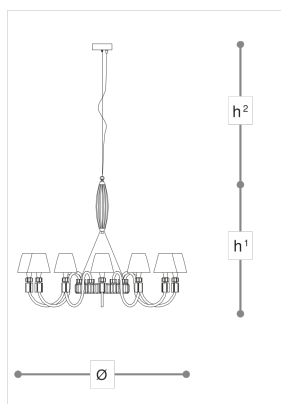

446/12

Otello

ROBERTA VITADELLO

STEFANO TRAVERSO

Opera

Chandelier in clear crystal and glass with chrome metal finish, lead colour fabric shades and crystal pendants. Available in different dimensions.

WORLDWIDE

Dimensions	Light Source	Kg	Dimming	Dimming on request
Ø 112 - h ¹ 87 - h ² 10-100	12x6w - E14 led	7	TRIAC -	CASAMBI

NORTH AMERICA

Dimensions	Light Source	Lb	Dimming	Dimming on request
Ø 44 - h ¹ 34 - h ² 4-39	12x6w - E12 led	15	TRIAC	

CODE	Structure METAL	Body GLASS CRYSTAL	Lampshade FABRIC	Pendants CRYSTAL
00446120 002	<input checked="" type="radio"/> C Chrome	<input type="radio"/> TRANSPARENT	<input checked="" type="radio"/> ANTHRACITE COTTON 72	<input type="radio"/> TRANSPARENT

Note

Technical drawing, dimensions and light sources refer to the main photo variant. Dimming on request could lead to an increase in the size of the canopy. For available color variants, consult the technical data sheet.