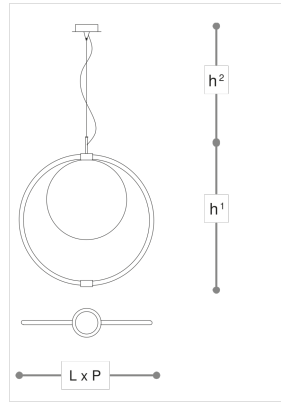

# 458/S Enso

ROBERTA VITADELLO

STEFANO TRAVERSO

Incanto

Suspension lamp composed of a tubular circle in black artistic glass with "aventurina" pigment. Internal metal disk with matte champagne or matte bronze finish.

## WORLDWIDE

Dimensions	Light Source	Kg	Dimming	Dimming on request
L 84 - P 4 - h <sup>1</sup> 93 - h <sup>2</sup> 10-100	16w - 1300 lumen - CRI>90 - 3000K	12	Not included	DALI - CASAMBI

## NORTH AMERICA

Dimensions	Light Source	Lb	Dimming	Dimming on request
L 33 - P 2 - h <sup>1</sup> 37 - h <sup>2</sup> 4-39	16w - 1300 lumen - CRI>90 - 3000K	26		

CODE	Structure METAL	Body GLASS
004580S0 001	CH Matt champagne	AVENTURINE BLACK

### Note

Technical drawing, dimensions and light sources refer to the main photo variant. Dimming on request could lead to an increase in the size of the canopy. For available color variants, consult the technical data sheet.