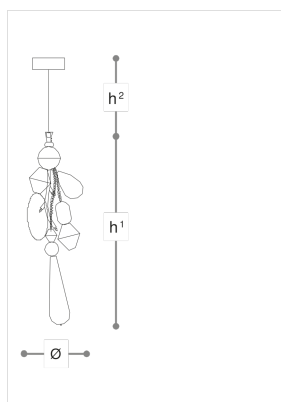

478/3

Flut

ROBERTA VITADELLO

STEFANO TRAVERSO

Opera

Pendant in blown glass and crystal details with chrome metal finish.  
Available in different dimensions.

WORLDWIDE

Dimensions	Light Source	Kg	Dimming	Dimming on request
Ø 20 - h <sup>1</sup> 75 - h <sup>2</sup> 10-100	3x2,6w - G4 led	4	TRIAC -	CASAMBI

NORTH AMERICA

Dimensions	Light Source	Lb	Dimming	Dimming on request
Ø 8 - h <sup>1</sup> 30 - h <sup>2</sup> 4-39	3x2,6w - G4 led	9		

CODE	Structure METAL	Diffuser GLASS	Pendants CRYSTAL
0047803A	C Chrome	TRANSPARENT	TRANSPARENT
0047803F	CDF Iron grey	TEAK	TEAK

Note

Technical drawing, dimensions and light sources refer to the main photo variant. Dimming on request could lead to an increase in the size of the canopy. For available color variants, consult the technical data sheet.