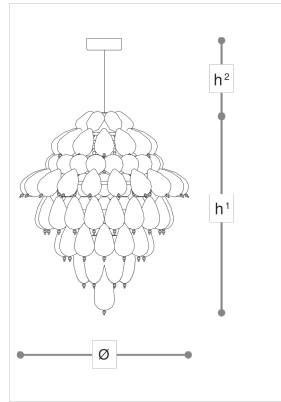

479/S Grapeflut

ROBERTA VITADELLO

STEFANO TRAVERSO

Opera

Pendant in blown glass and crystal details with chrome metal finish.
 Available in different dimensions and colours.

WORLDWIDE

Dimensions	Light Source	Kg	Dimming	Dimming on request
Ø 60 - h ¹ 74 - h ² 10-100	9x2,6w - G4 led	7	TRIAC -	CASAMBI

NORTH AMERICA

Dimensions	Light Source	Lb	Dimming	Dimming on request
Ø 24 - h ¹ 29 - h ² 4-39	9x2,6w - G4 led	15		

CODE	Structure METAL METHACRYLATE	Diffuser GLASS	Pendants CRYSTAL
00479090 002	<input checked="" type="radio"/> C Chrome <input type="radio"/> TRANSPARENT	<input type="radio"/> TRANSPARENT	<input type="radio"/> TRANSPARENT
00479090 003	<input checked="" type="radio"/> CDF Iron grey <input type="radio"/> TRANSPARENT	<input checked="" type="radio"/> TEAK <input type="radio"/> TRANSPARENT	<input checked="" type="radio"/> TEAK

Note

Technical drawing, dimensions and light sources refer to the main photo variant. Dimming on request could lead to an increase in the size of the canopy. For available color variants, consult the technical data sheet.