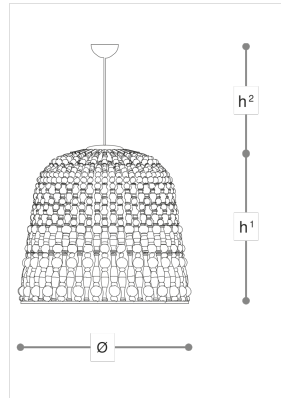

# 490/64 H58

### WORLDWIDE

Dimensions	Light Source	Kg	Dimming	Dimming on request
Ø 64 - h <sup>1</sup> 58 - h <sup>2</sup> 10-100	32w - 2600 lumen - CRI>80 - 3000K	15	TRIAC -	CASAMBI

### NORTH AMERICA

Dimensions	Light Source	Lb	Dimming	Dimming on request
Ø 25 - h <sup>1</sup> 23 - h <sup>2</sup> 4-39	32w - 2600 lumen - CRI>80 - 3000K	33		

CODE	Structure METAL	Body GLASS
00490640 001	<input checked="" type="radio"/> C Chrome	<input type="radio"/> TRANSPARENT