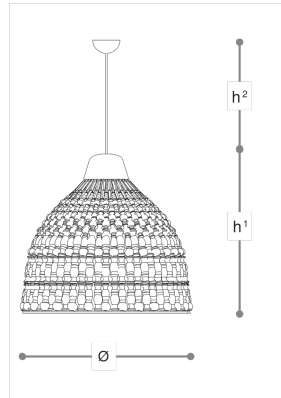

492/110 H105

Crowns

MARCO PIVA

Incanto

WORLDWIDE

| Dimensions | Light Source | Kg | Dimming | Dimming on request |
|--|-----------------------------------|----|--------------|--------------------|
| Ø 110 - h ¹ 105 - h ² 10-100 | 76w - 8460 lumen - CRI>80 - 3000K | 50 | Not included | CASAMBI |

NORTH AMERICA

| Dimensions | Light Source | Lb | Dimming | Dimming on request |
|--|-----------------------------------|-----|---------|--------------------|
| Ø 43 - h ¹ 41 - h ² 4-39 | 76w - 8460 lumen - CRI>80 - 3000K | 110 | | |

| CODE | Structure METAL | Body GLASS |
|--------------|---|-----------------------------------|
| 00492110 001 | <input checked="" type="radio"/> C Chrome | <input type="radio"/> TRANSPARENT |

Note

Technical drawing, dimensions and light sources refer to the main photo variant. Dimming on request could lead to an increase in the size of the canopy. For available color variants, consult the technical data sheet.