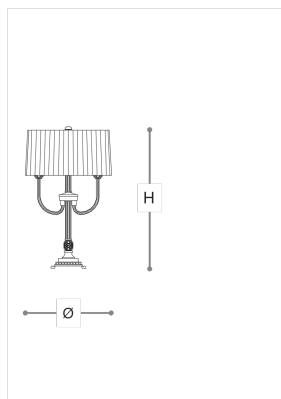

530/LG

530

ROBERTA VITADELLO

Opera

Table and floor lamps in ruled glass and crystal and antique gold metal base and details. Ivory plissé fabric shade. Available in different dimensions and colours.

WORLDWIDE

Dimensions	Light Source	Kg	Dimming	Dimming on request
Ø 28 - H 52	1x10w - E27 led	6	TRIAC -	

NORTH AMERICA

Dimensions	Light Source	Lb	Dimming	Dimming on request
Ø 11 - H 20	1x10w - E26 led	13	TRIAC	

CODE	Structure METAL	Body GLASS CRYSTAL	Lampshade FABRIC
00530LG2	OA Antique gold	TRANSPARENT	IVORY PONGE' 41
00530LG5	OA Antique gold	AMBER	IVORY PONGE' 41

Note

Technical drawing, dimensions and light sources refer to the main photo variant. Dimming on request could lead to an increase in the size of the canopy. For available color variants, consult the technical data sheet.