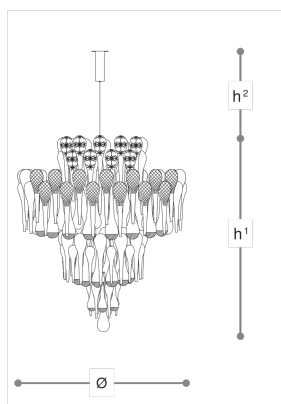

**575/130**

**Etoile**

ROBERTA VITADELLO

STEFANO TRAVERSO

Opera

Chandelier in carved crystal, metal with nickel finish and crystal dust.  
Available in different dimensions.

**WORLDWIDE**

Dimensions	Light Source	Kg	Dimming	Dimming on request
Ø 130 - h <sup>1</sup> 150 - h <sup>2</sup> 10-100	31x6w - E14 led	120	TRIAC -	 CASAMBI

**NORTH AMERICA**

Dimensions	Light Source	Lb	Dimming	Dimming on request
Ø 51 - h <sup>1</sup> 59 - h <sup>2</sup> 4-39	31x6w - E12 led	265	TRIAC	

CODE	Structure METAL	Diffuser GLASS	Diffuser CRYSTAL
00575130 001	<input checked="" type="radio"/> NK Shiny nickel	<input type="radio"/> TRANSPARENT	<input type="radio"/> TRANSPARENT

Note

Technical drawing, dimensions and light sources refer to the main photo variant. Dimming on request could lead to an increase in the size of the canopy. For available color variants, consult the technical data sheet.