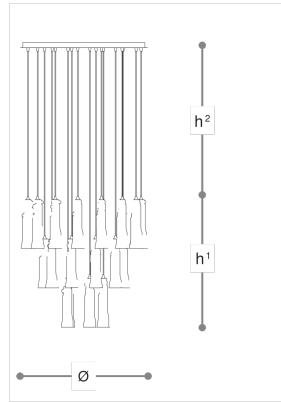

576/30 Boboli

ROBERTA VITADELLO
 STEFANO TRAVERSO

Opera

Pendant composed of blown ruled glass diffusers in transparent and blue fumè colours. Metal structure with chrome finish.

WORLDWIDE

Dimensions	Light Source	Kg	Dimming	Dimming on request
Ø 80 - h ¹ 78 - h ² 10-100	30w - 3440 lumen - CRI>80 - 3000K	30	Not included	TRIAC - CASAMBI

NORTH AMERICA

Dimensions	Light Source	Lb	Dimming	Dimming on request
Ø 31 - h ¹ 31 - h ² 4-39	30w - 3440 lumen - CRI>80 - 3000K	66		

CODE	Structure METAL	Diffuser GLASS
00576300 001	<input checked="" type="radio"/> C Chrome	<input type="radio"/> TRANSPARENT
00576300 002	<input checked="" type="radio"/> C Chrome	<input checked="" type="radio"/> SMOKE
		<input type="radio"/> TRANSPARENT

Note

Technical drawing, dimensions and light sources refer to the main photo variant. Dimming on request could lead to an increase in the size of the canopy. For available color variants, consult the technical data sheet.