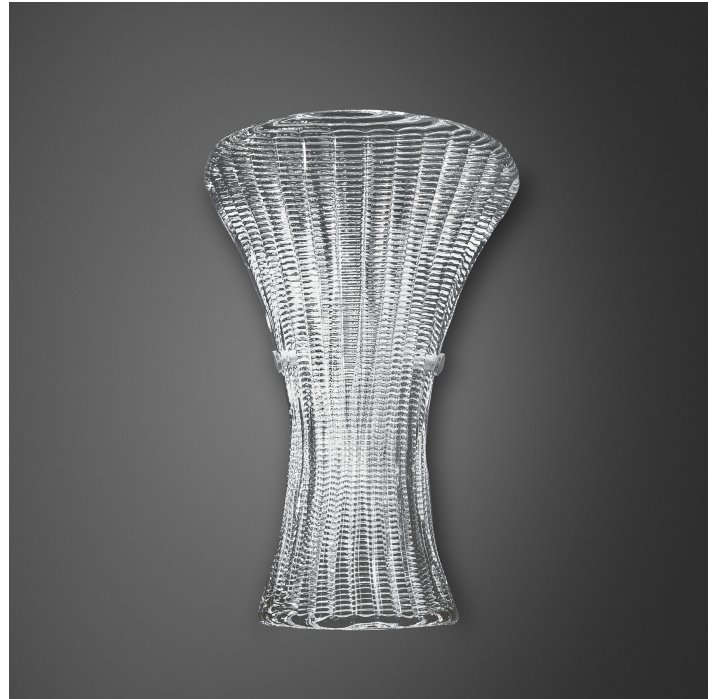

667/APM

667

ROBERTA VITADELLO

Opera

Wall lamp in clear or topaz diamond cut glass. Chrome or gold metal finishes.

WORLDWIDE

Dimensions	Light Source	Kg	Dimming	Dimming on request
L 26 - H 40 - P 15	1x6w - E14 1x10w - E27 led	4	TRIAC -	CASAMBI

NORTH AMERICA

Dimensions	Light Source	Lb	Dimming	Dimming on request
L 10 - H 16 - P 6	1x6w - E12 1x10w - E26 led	9	TRIAC	

CODE	Structure METAL	Diffuser GLASS
00667AP0	C Chrome	DIAMONDED
00667AP2	O Shiny gold	TOPAZ

Note

Technical drawing, dimensions and light sources refer to the main photo variant. Dimming on request could lead to an increase in the size of the canopy. For available color variants, consult the technical data sheet.