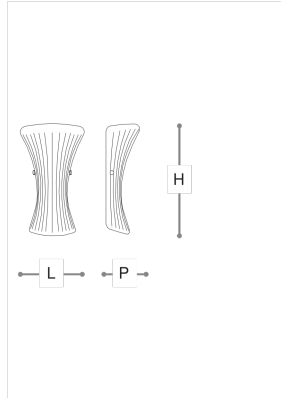

667/APM

667

ROBERTA VITADELLO

Opera

Wall lamp in clear or topaz diamond cut glass. Chrome or gold metal finishes.

WORLDWIDE

Dimensions	Light Source	Kg	Dimming	Dimming on request
L 26 - H 40 - P 15	1x6w - E14 1x10w - E27 led	4	TRIAC -	CASAMBI

NORTH AMERICA

Dimensions	Light Source	Lb	Dimming	Dimming on request
L 10 - H 16 - P 6	1x6w - E12 1x10w - E26 led	9	TRIAC	

CODE	Structure METAL	Diffuser GLASS
00667AP0	C Chrome	DIAMONDED
00667AP2	O Shiny gold	TOPAZ

Note

Technical drawing, dimensions and light sources refer to the main photo variant. Dimming on request could lead to an increase in the size of the canopy. For available color variants, consult the technical data sheet.