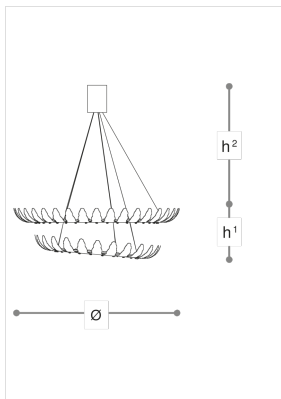

**683/120**

**Airone**

ITALAMP STUDIO

Opera

Pendant with satin teak glass leafs and gold nickel metal finish. Available in different dimensions.

**WORLDWIDE**

Dimensions	Light Source	Kg	Dimming	Dimming on request
Ø 120 - h <sup>1</sup> 34 - h <sup>2</sup> 10-100	100w - 12000 lumen - CRI>80 - 3000K	47	Not included	1-10V - CASAMBI

**NORTH AMERICA**

Dimensions	Light Source	Lb	Dimming	Dimming on request
Ø 47 - h <sup>1</sup> 13 - h <sup>2</sup> 4-39	100w - 12000 lumen - CRI>80 - 3000K	104		

CODE	Structure METAL	Diffuser GLASS
00683120 001	ON Gold nickel	SATIN TEAK

Note

Technical drawing, dimensions and light sources refer to the main photo variant. Dimming on request could lead to an increase in the size of the canopy. For available color variants, consult the technical data sheet.