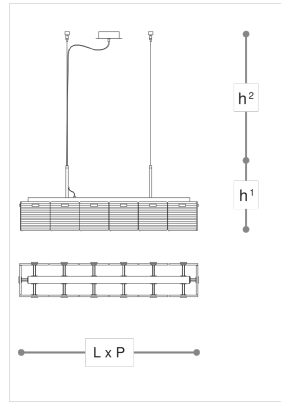

685/120X20

Svevo

ROBERTA VITADELLO

STEFANO TRAVERSO

Opera

Pendant with light gold metal finish and ruled smoked glass diffusers.
Available in different colours and dimensions.

WORLDWIDE

Dimensions	Light Source	Kg	Dimming	Dimming on request
L 124 - P 20 - h ¹ 45 - h ² 10-100	53w - 5900 lumen - CRI>80 - 3000K	25	Not included	1-10V - CASAMBI

NORTH AMERICA

Dimensions	Light Source	Lb	Dimming	Dimming on request
L 49 - P 8 - h ¹ 18 - h ² 4-39	53w - 5900 lumen - CRI>80 - 3000K	55		

CODE	Structure METAL	Body GLASS	Diffuser METHACRYLATE
006850S0 002	C Chrome	TRANSPARENT	
006850S0 001	OC Light gold	SMOKE	SATINED

Note

Technical drawing, dimensions and light sources refer to the main photo variant. Dimming on request could lead to an increase in the size of the canopy. For available color variants, consult the technical data sheet.