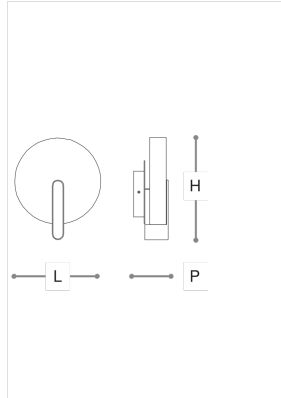

686/AP

Sinua

STEVEN HAULENBEEK

Incanto

Wall lamp in satin glass or fumè. Metal structure with white, light gold, chrome or iron grey finish.

WORLDWIDE

Dimensions	Light Source	Kg	Dimming	Dimming on request
Ø 24 - H 28 - P 9	9w - 1100 lumen - CRI>80 - 3000K	6	Not included	TRIAC - CASAMBI

NORTH AMERICA

Dimensions	Light Source	Lb	Dimming	Dimming on request
Ø 9 - H 11 - P 4	9w - 1100 lumen - CRI>80 - 3000K	13		

CODE	Structure METAL	Diffuser GLASS
00686AP0 003	C Chrome	SATINED
00686AP0 001	B White	SATIN WHITE
00686AP0 002	OC Light gold	SATIN WHITE
00686AP0 004	CDF Iron grey	SMOKE

Note

Technical drawing, dimensions and light sources refer to the main photo variant. Dimming on request could lead to an increase in the size of the canopy. For available color variants, consult the technical data sheet.